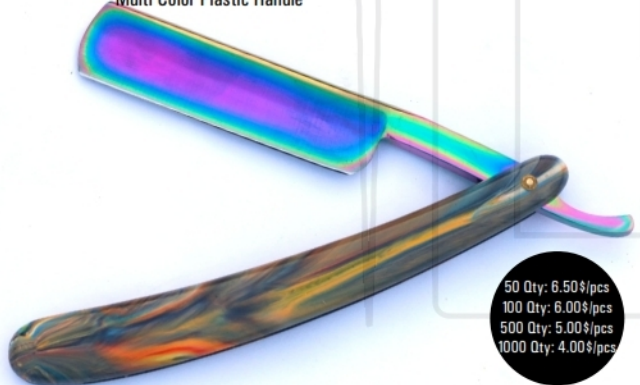

Art No.	Description	Size
BOS-CSR-007	Carbon Steel Blade with Multi Color Coating, Plastic Handle	6"

50 Qty: 6.50$/pcs
100 Qty: 6.00$/pcs
500 Qty: 5.00$/pcs
1000 Qty: 4.00$/pcs