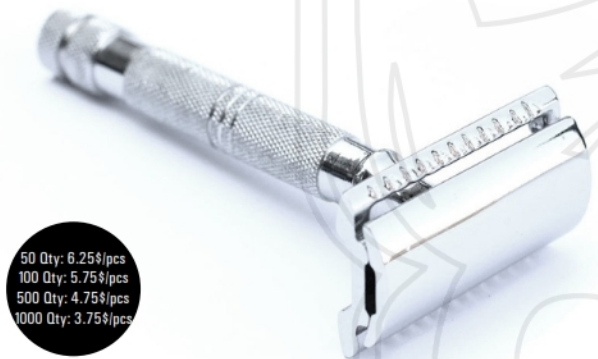

50 Qty: 6.25$/pcs
100 Qty: 5.75$/pcs
500 Qty: 4.75$/pcs
1000 Qty: 3.75$/pcs

Art No.	Description	Size
BOS-SR-105	Brass Handle, Putter Blade Holder with Silver Chrome	4"