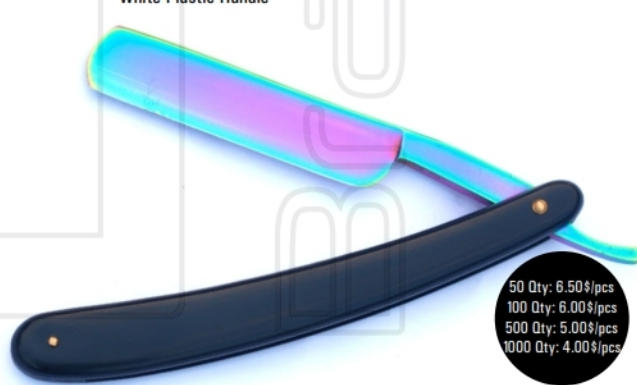

Art No.	Description	Size
BOS-CSR-008	Carbon Steel Blade with Multi Color Coating, Plastic Handle	6"

50 Qty: 6.50$/pcs
100 Qty: 6.00$/pcs
500 Qty: 5.00$/pcs
1000 Qty: 4.00$/pcs