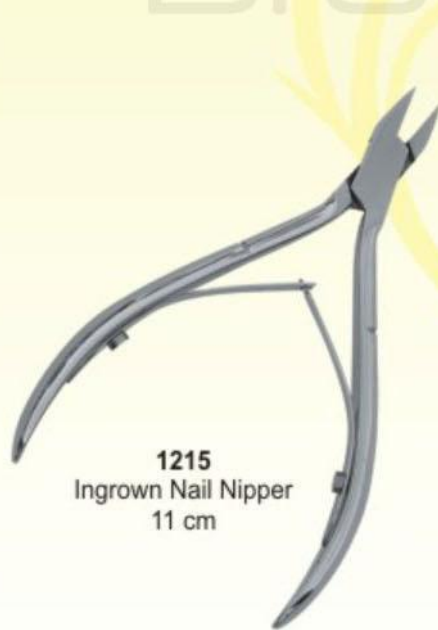

# Cuticle Nippers

Available Jaw Sizes: 3mm, 6mm, 9mm

**1207**  
Cuticle Nipper  
10 cm  
Gold Plated Ergonomic Handle

**1208**  
Cuticle Nipper  
with Barrel Spring  
11 cm

**1209**  
Ingrown Nipper  
12 cm

**1210**  
Cuticle Nipper  
12 cm

**1211**  
Cuticle Nipper  
Ergonomic Handle  
10 cm

**1212**  
Cuticle Nipper  
Ergonomic Handle  
10 cm

**1213**  
Cuticle Nipper  
10 cm

**1214**  
Ingrown Nail Nipper  
11 cm