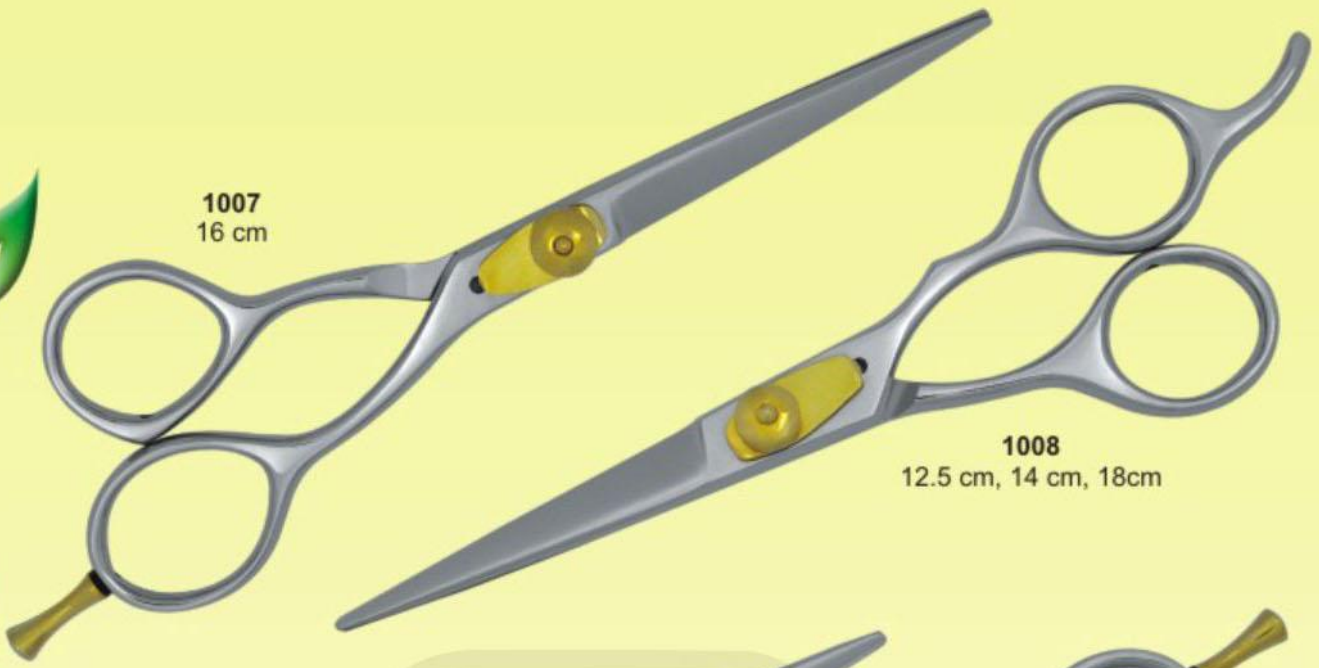

# Brand Of Steel

Beauty Care Instruments - General Catalog

1001  
14 cm  
Infused Color

1002  
15 cm  
Infused Color

1003  
14 cm  
Multi Infused Color

1004  
15 cm

1005  
15 cm

1006  
17 cm

1007  
16 cm

1008  
12.5 cm, 14 cm, 18cm

1009  
12.5 cm, 14 cm, 18cm

1010  
12.5 cm, 15 cm

1011  
14 cm

1012  
14 cm

Brand of steel

1013  
14 cm