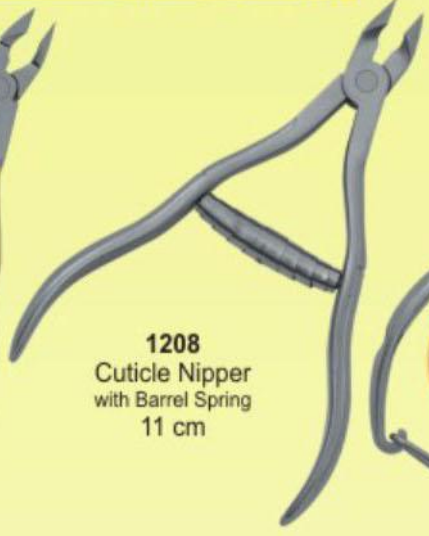

**1201**  
Cuticle Nipper  
Double Spring  
12 cm

**1202**  
Cuticle Nipper  
with Lock  
12 cm

**1203**  
Cuticle Nipper  
Hidden Spring  
Ergonomic Handle  
11 cm

**1204**  
Cuticle Nipper  
11 cm

**1205**  
Cuticle Nipper  
Wire Spring  
10 cm

**1206**  
Cuticle Nipper  
Ergonomic Handle  
10 cm

Available Jaw Sizes: 3mm, 6mm, 9mm

# Cuticle Nippers

Available Jaw Sizes: 3mm, 6mm, 9mm

**1207**  
Cuticle Nipper  
10 cm  
Gold Plated Ergonomic Handle

**1208**  
Cuticle Nipper  
with Barrel Spring  
11 cm

**1209**  
Ingrown Nipper  
12 cm

**1210**  
Cuticle Nipper  
12 cm

**1211**  
Cuticle Nipper  
Ergonomic Handle  
10 cm

**1212**  
Cuticle Nipper  
Ergonomic Handle  
10 cm

**1213**  
Cuticle Nipper  
10 cm

**1214**  
Ingrown Nail Nipper  
11 cm