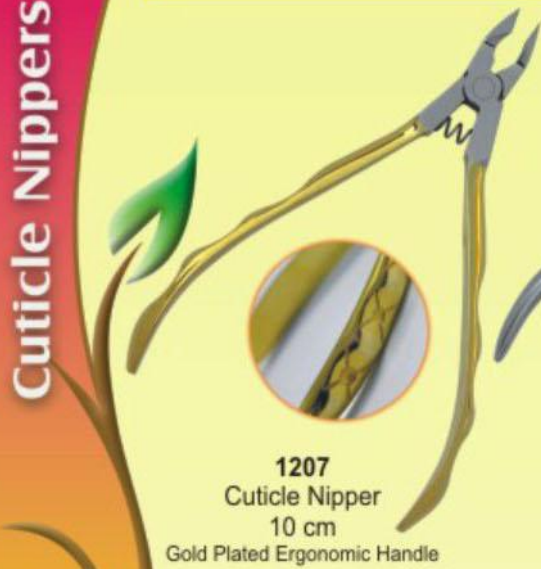

**1201**  
Cuticle Nipper  
Double Spring  
12 cm

**1202**  
Cuticle Nipper  
with Lock  
12 cm

**1203**  
Cuticle Nipper  
Hidden Spring  
Ergonomic Handle  
11 cm

**1204**  
Cuticle Nipper  
11 cm

**1205**  
Cuticle Nipper  
Wire Spring  
10 cm

**1206**  
Cuticle Nipper  
Ergonomic Handle  
10 cm

Available Jaw Sizes: 3mm, 6mm, 9mm

# Cuticle Nippers

Available Jaw Sizes: 3mm, 6mm, 9mm

**1207**  
Cuticle Nipper  
10 cm  
Gold Plated Ergonomic Handle

**1208**  
Cuticle Nipper  
with Barrel Spring  
11 cm

**1209**  
Ingrown Nipper  
12 cm

**1210**  
Cuticle Nipper  
12 cm

**1211**  
Cuticle Nipper  
Ergonomic Handle  
10 cm

**1212**  
Cuticle Nipper  
Ergonomic Handle  
10 cm

**1213**  
Cuticle Nipper  
10 cm

**1214**  
Ingrown Nail Nipper  
11 cm