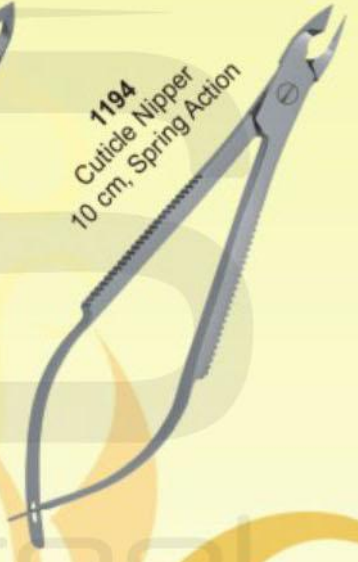

**1185**  
Nail Nipper  
Hidden Spring, 10 cm

**1186**  
Nail Nipper  
Hidden Spring  
10 cm, 12 cm, 14 cm

Brand Of Steel

# Cuticle Nippers

**1187**  
Cuticle Nipper  
12 cm, Box Joint

**1188**  
Cuticle Nipper  
10 cm, Lap Joint

**1189**  
Cuticle Nipper  
11 cm

**1190**  
Cuticle Nipper  
11 cm

**1191**  
Cuticle Nipper  
10 cm

**1192**  
Cuticle Nipper  
10 cm

**1193**  
Cuticle Nipper  
12 cm, with Lock

**1194**  
Cuticle Nipper  
10 cm, Spring Action

**1195**  
Cuticle Nipper  
10 cm

**1196**  
Ingrown Nail Nipper  
10 cm

Available Jaw Sizes: 3mm, 6mm, 9mm