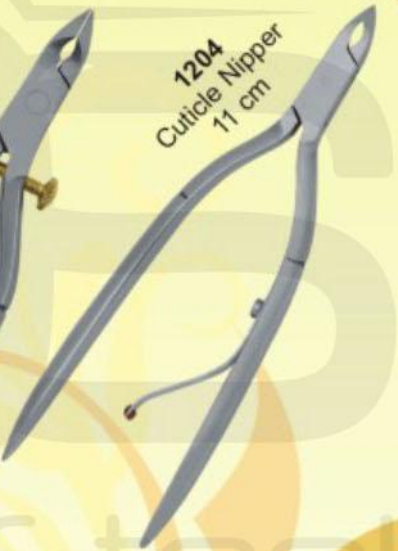

**1192**  
Cuticle Nipper  
10 cm

**1193**  
Cuticle Nipper  
12 cm, with Lock

**1194**  
Cuticle Nipper  
10 cm, Spring Action

**1195**  
Cuticle Nipper  
10 cm

**1196**  
Ingrown Nail Nipper  
10 cm

Available Jaw Sizes: 3mm, 6mm, 9mm

# Cuticle Nippers

**1197**  
Cuticle Nipper  
Double Spring,  
Black Chrome Plated  
10 cm

**1198**  
Cuticle Nipper  
10 cm  
Double Spring

**1199**  
Cuticle Nipper  
12 cm

**1200**  
Cuticle Nipper  
10 cm

**1201**  
Cuticle Nipper  
Double Spring  
12 cm

**1202**  
Cuticle Nipper  
with Lock  
12 cm

**1203**  
Cuticle Nipper  
Hidden Spring  
Ergonomic Handle  
11 cm

**1204**  
Cuticle Nipper  
11 cm

**1205**  
Cuticle Nipper  
Wire Spring  
10 cm

**1206**  
Cuticle Nipper  
Ergonomic Handle  
10 cm

Available Jaw Sizes: 3mm, 6mm, 9mm