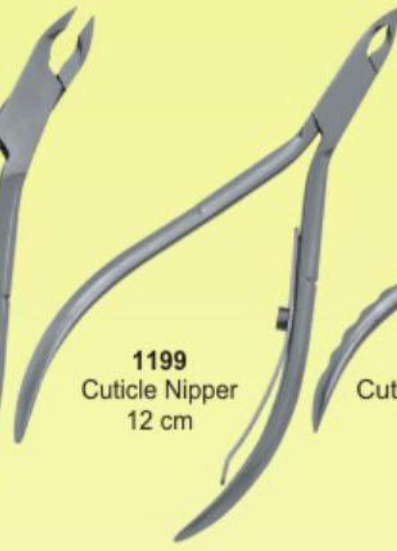

# Cuticle Nippers

**1187**  
Cuticle Nipper  
12 cm, Box Joint

**1188**  
Cuticle Nipper  
10 cm, Lap Joint

**1189**  
Cuticle Nipper  
11 cm

**1190**  
Cuticle Nipper  
11 cm

**1191**  
Cuticle Nipper  
10 cm

**1192**  
Cuticle Nipper  
10 cm

**1193**  
Cuticle Nipper  
12 cm, with Lock

**1194**  
Cuticle Nipper  
10 cm, Spring Action

**1195**  
Cuticle Nipper  
10 cm

**1196**  
Ingrown Nail Nipper  
10 cm

Available Jaw Sizes: 3mm, 6mm, 9mm

# Cuticle Nippers

**1197**  
Cuticle Nipper  
Double Spring,  
Black Chrome Plated  
10 cm

**1198**  
Cuticle Nipper  
10 cm  
Double Spring

**1199**  
Cuticle Nipper  
12 cm

**1200**  
Cuticle Nipper  
10 cm

**1201**  
Cuticle Nipper  
Double Spring  
12 cm

**1202**  
Cuticle Nipper  
with Lock  
12 cm

**1203**  
Cuticle Nipper  
Hidden Spring  
Ergonomic Handle  
11 cm

**1204**  
Cuticle Nipper  
11 cm

**1205**  
Cuticle Nipper  
Wire Spring  
10 cm