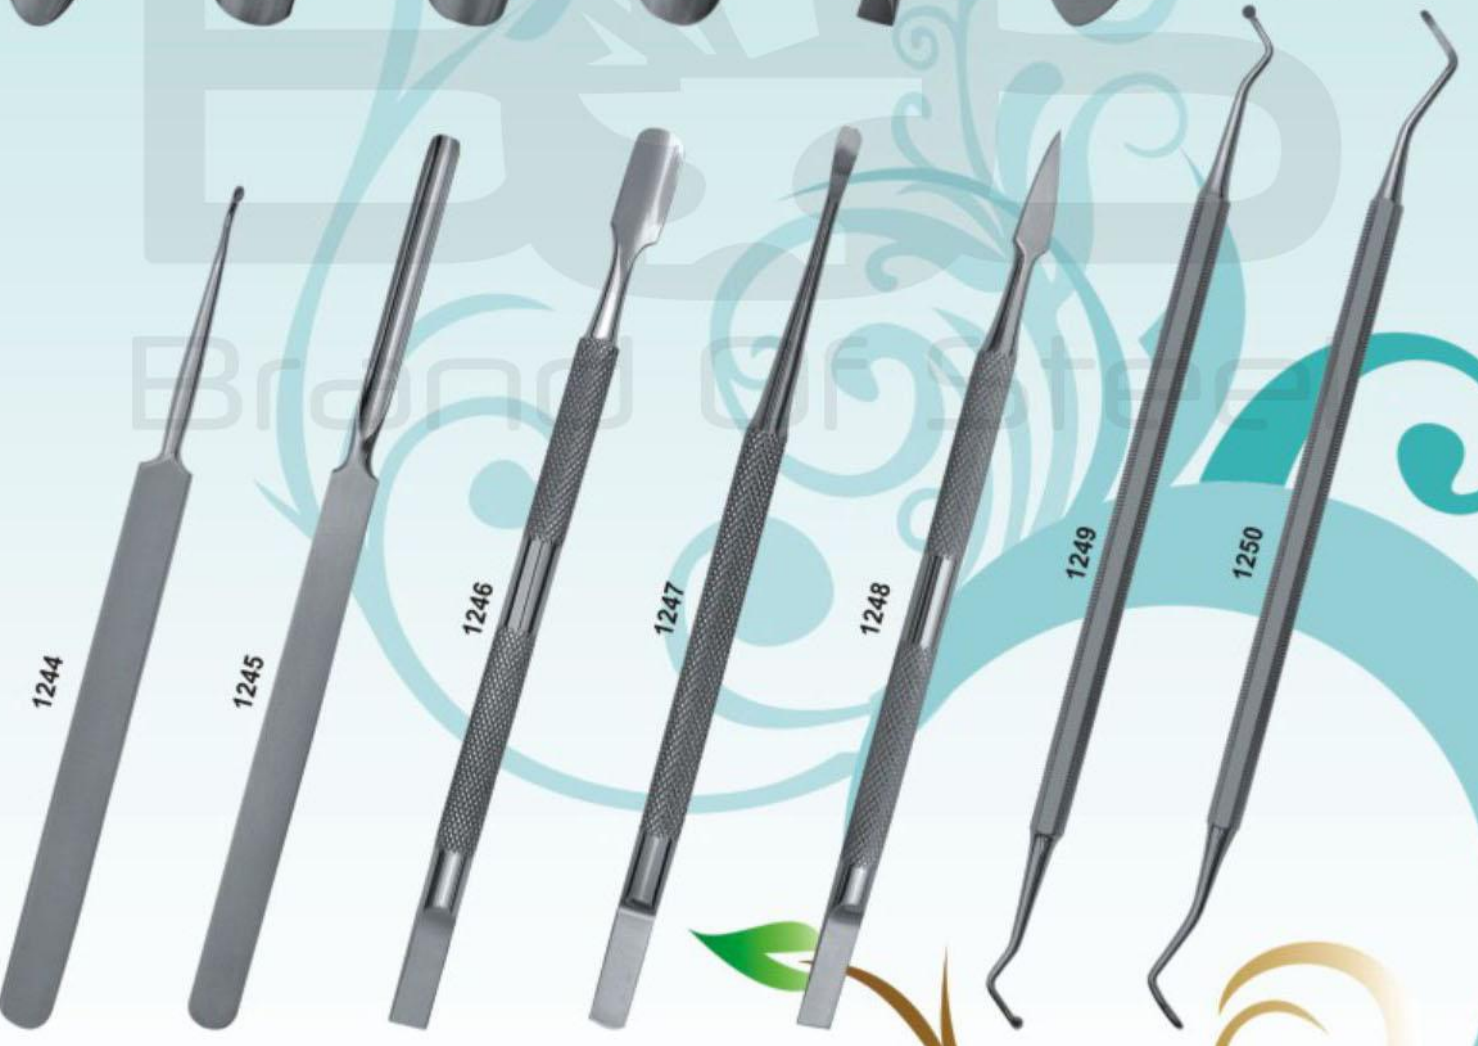

**1210**  
Cuticle Nipper  
12 cm

**1211**  
Cuticle Nipper  
Ergonomic Handle  
10 cm

**1212**  
Cuticle Nipper  
Ergonomic Handle  
10 cm

**1213**  
Cuticle Nipper  
10 cm

**1214**  
Ingrown Nail Nipper  
11 cm

**1215**  
Ingrown Nail Nipper  
11 cm

**1216**  
Cuticle Nipper  
10 cm

1217  
Tip Cutter  
Ergonomic Cushioned Handle

1218  
Tip Cutter  
Black & Gold Finish

1219  
Tip Cutter, Mirror Finish

1220  
Tip Cutter

Available Colors

1221  
Styling Razor  
Plastic Handle with Extra Comb

1222  
Styling Razor, Stainless Steel

1223  
Razor

1224  
Razor

# Nail Pushers

Cuticle Pushers & Trimmers